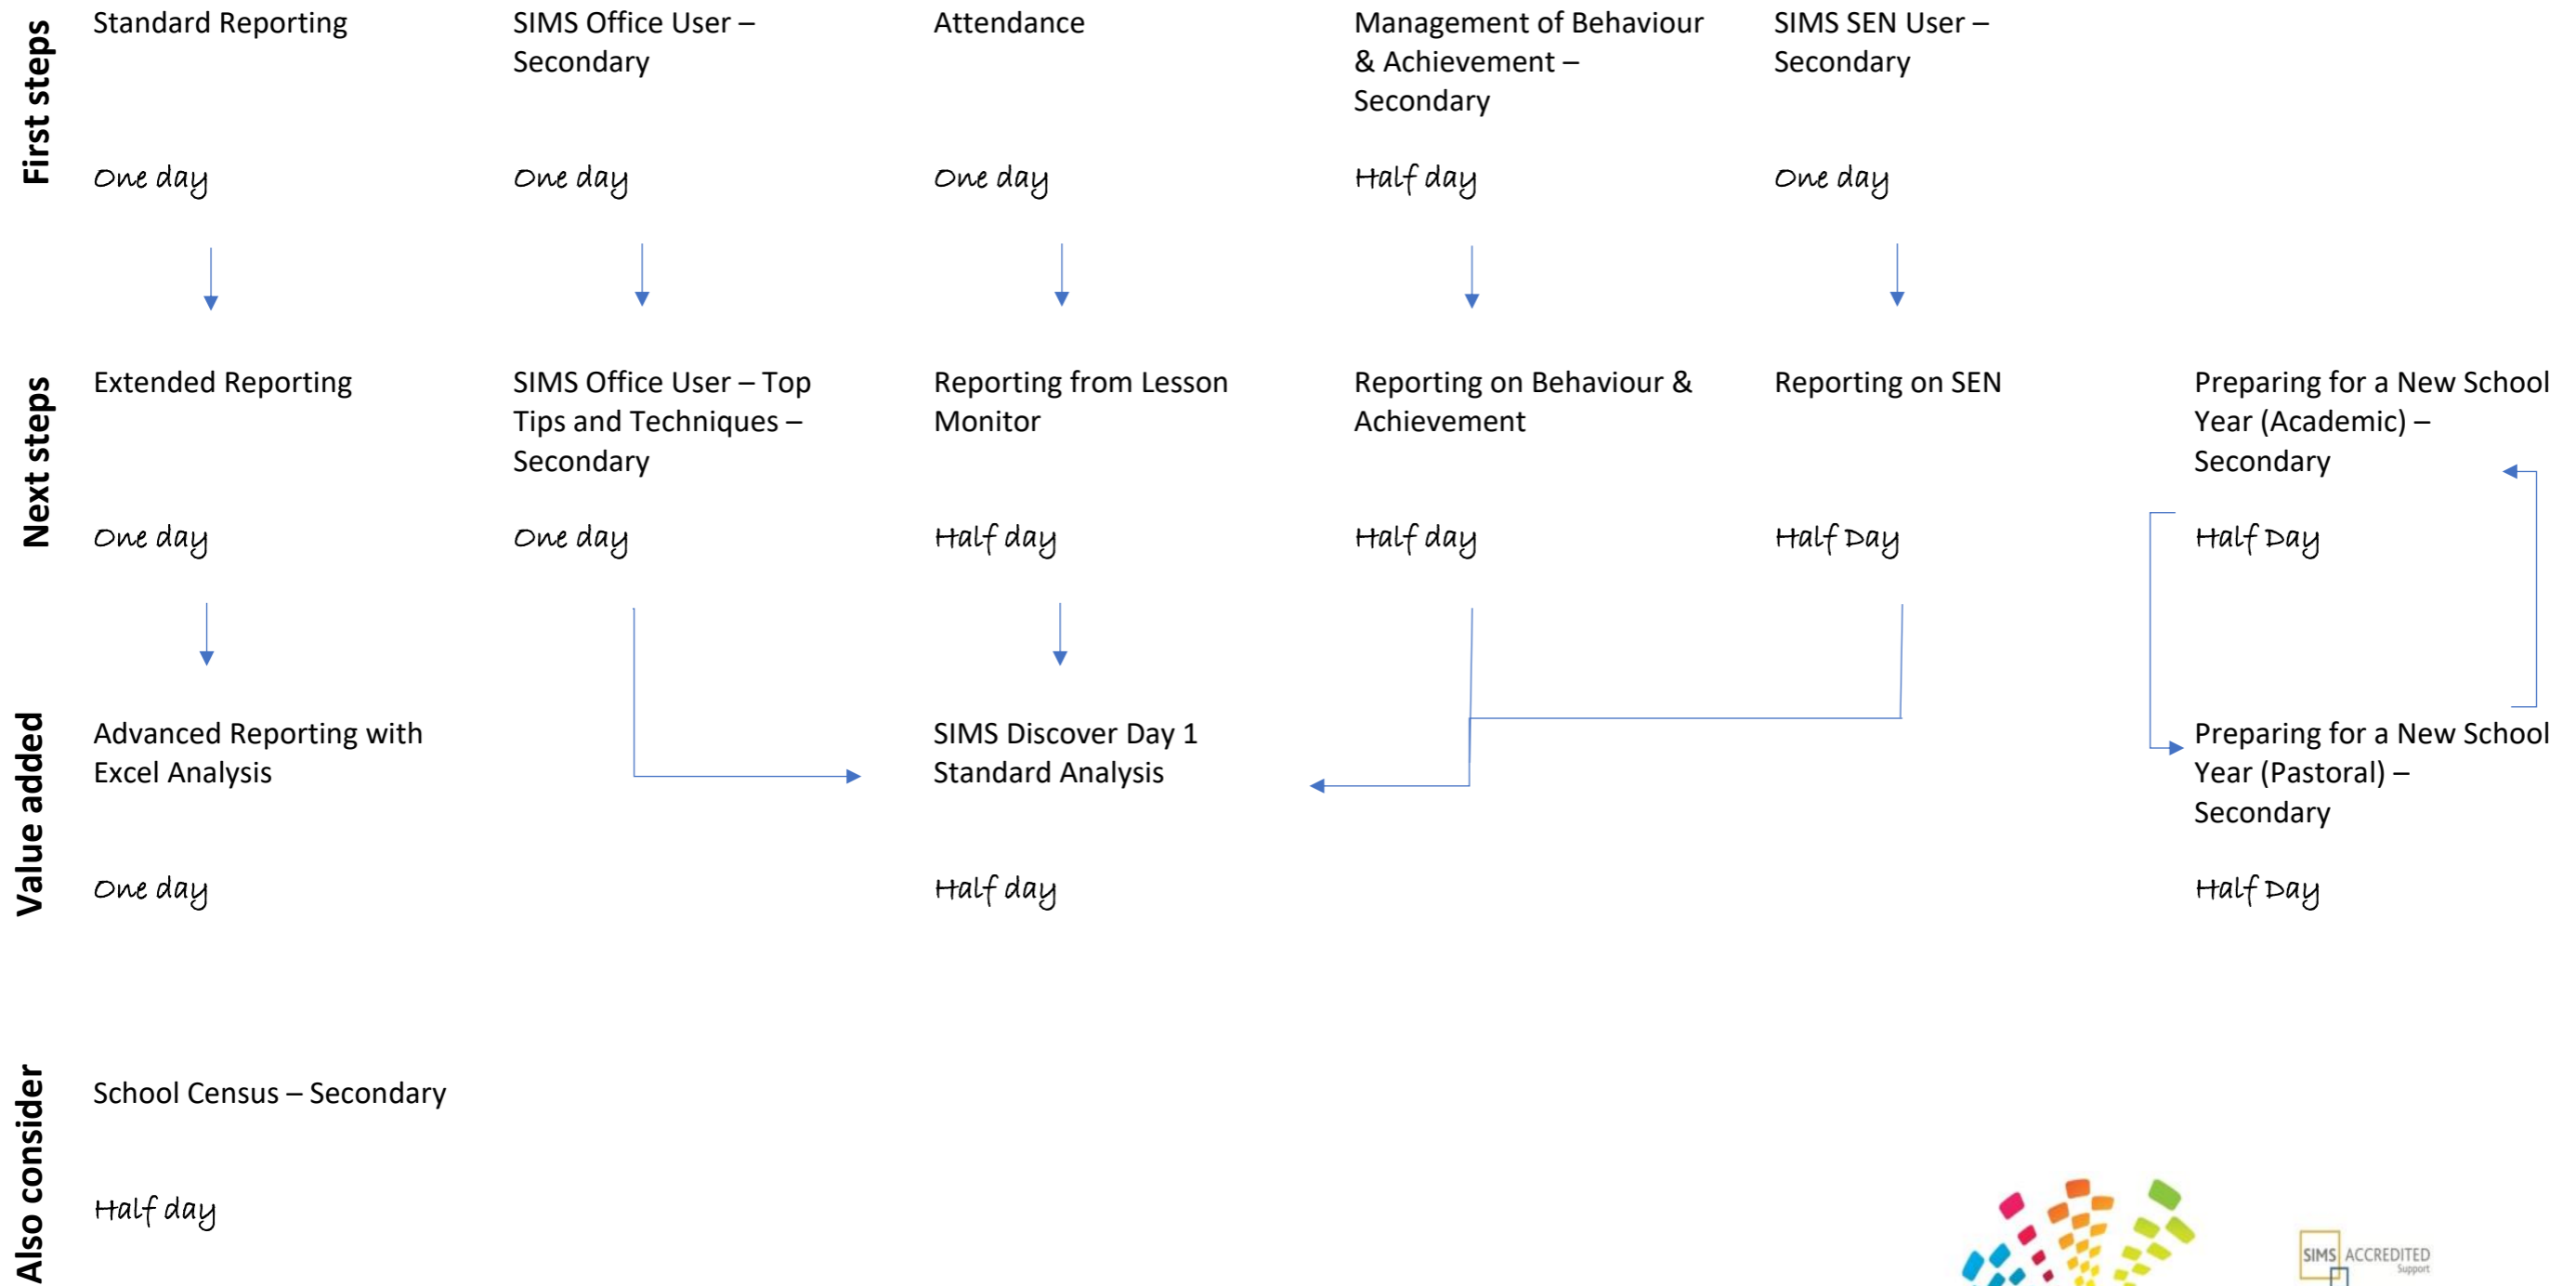

# Secondary School Training Course Pathways – Data Manager

Call: 01482 238700 | [www.KeystoneMIS.co.uk](http://www.KeystoneMIS.co.uk)