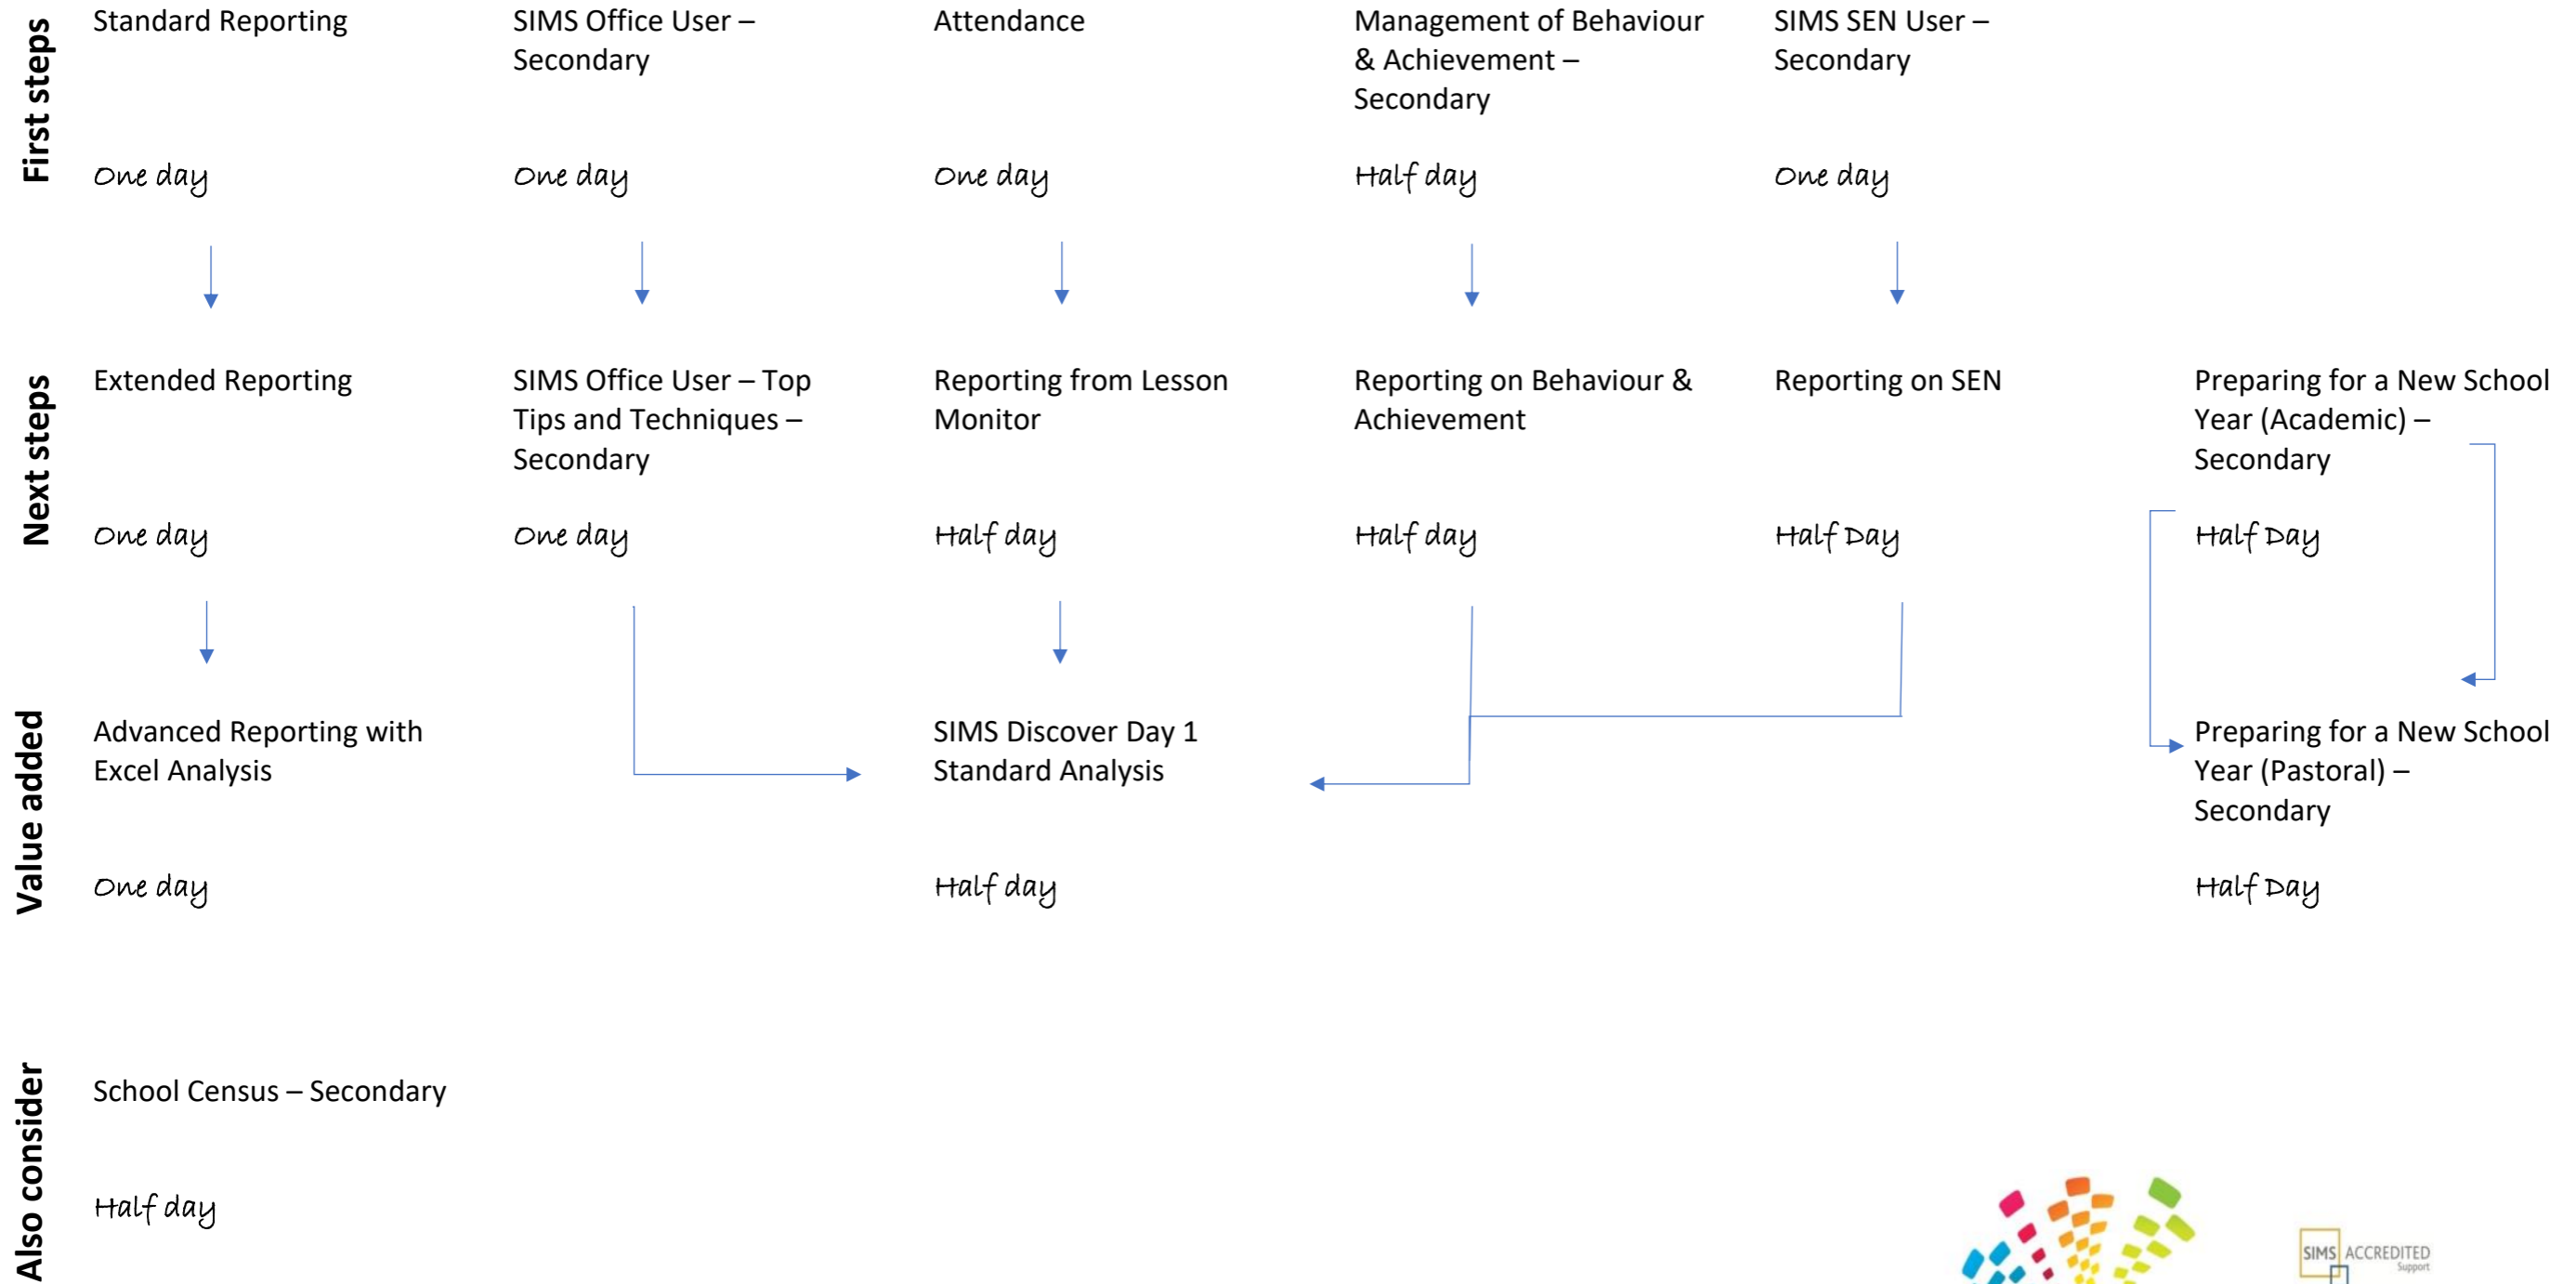

Secondary School Training Course Pathways – New Starters

Call: 01482 238700 | www.KeystoneMIS.co.uk